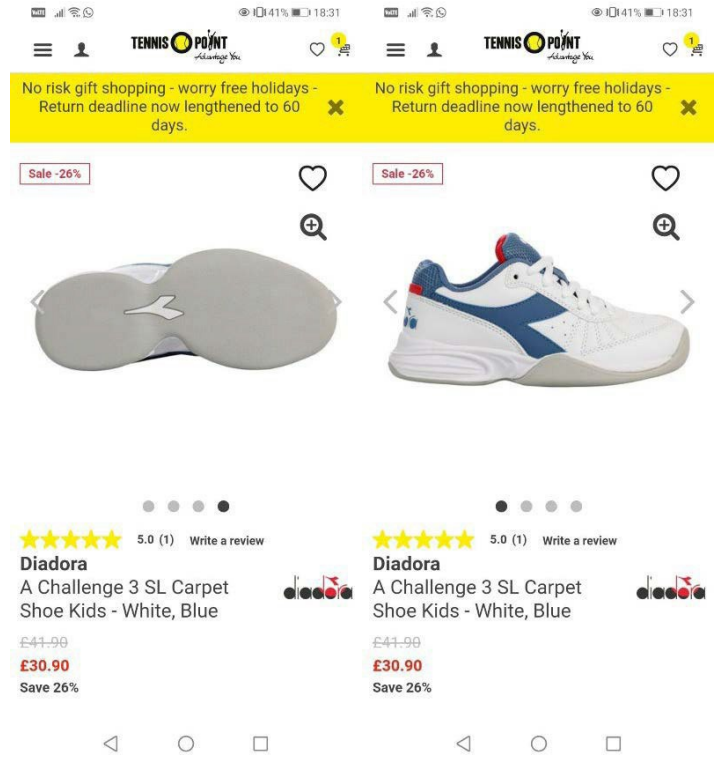

**110**

Brand : Asics  
Model - GEL-DEDICATE 7 Carpet shoe  
Colour - Black & Grey

Approved by Technical Committee of HKLBA on 30<sup>th</sup> August, 2022.

109

Brand: Gel Dedicate  
Model: Gel Dedicate indoor carpet

Approved by Technical Committee of HKLBA on 25 August, 2022

<p><b>108</b></p>	<p>Brand: Dunlop (Mens and Women)  Model: SPEEZA 3</p> <p>Approved by Technical Committee of HKLBA on 22 June, 2022</p>	
<p><b>107</b></p>	<p>Brand: Ecco  Model: Simple W  Colour: Black, White, Light Grey</p> <p><a href="https://hk.ecco.com/zh-hk/ladies/product-types/shoes/+simpil+w-208613-02379">https://hk.ecco.com/zh-hk/ladies/product-types/shoes/+simpil+w-208613-02379</a></p> <p>The black, white and grey version of this model is approved</p> <p>Approved by Technical Committee of HKLBA on 10 April, 2022</p>	

106

Brand: Diadora

Model: Diadora A Challenge 3 SL Carpet Shoes Kids

Approved by Technical Committee of HKLBA on 13 December, 2021

<p><b>105</b></p>	<p>Brand : NIKE</p> <p>Model : AIR ZOOM VAPOR PRO CARPET SHOE</p> <ol style="list-style-type: none"> <li>1. color - White</li> <li>2. color – Black</li> </ol> <p>Approved by Technical Committee of HKLBA on 3 December, 2021</p>	
<p><b>104</b></p>	<p>Brand : Asics</p> <p>Gel-Dedicate 7 Carpet Shoe</p> <ol style="list-style-type: none"> <li>1. color - White / Blue</li> <li>2. color - White / Black</li> </ol> <p>Approved by Technical Committee of HKLBA on 2 September, 2021</p>	